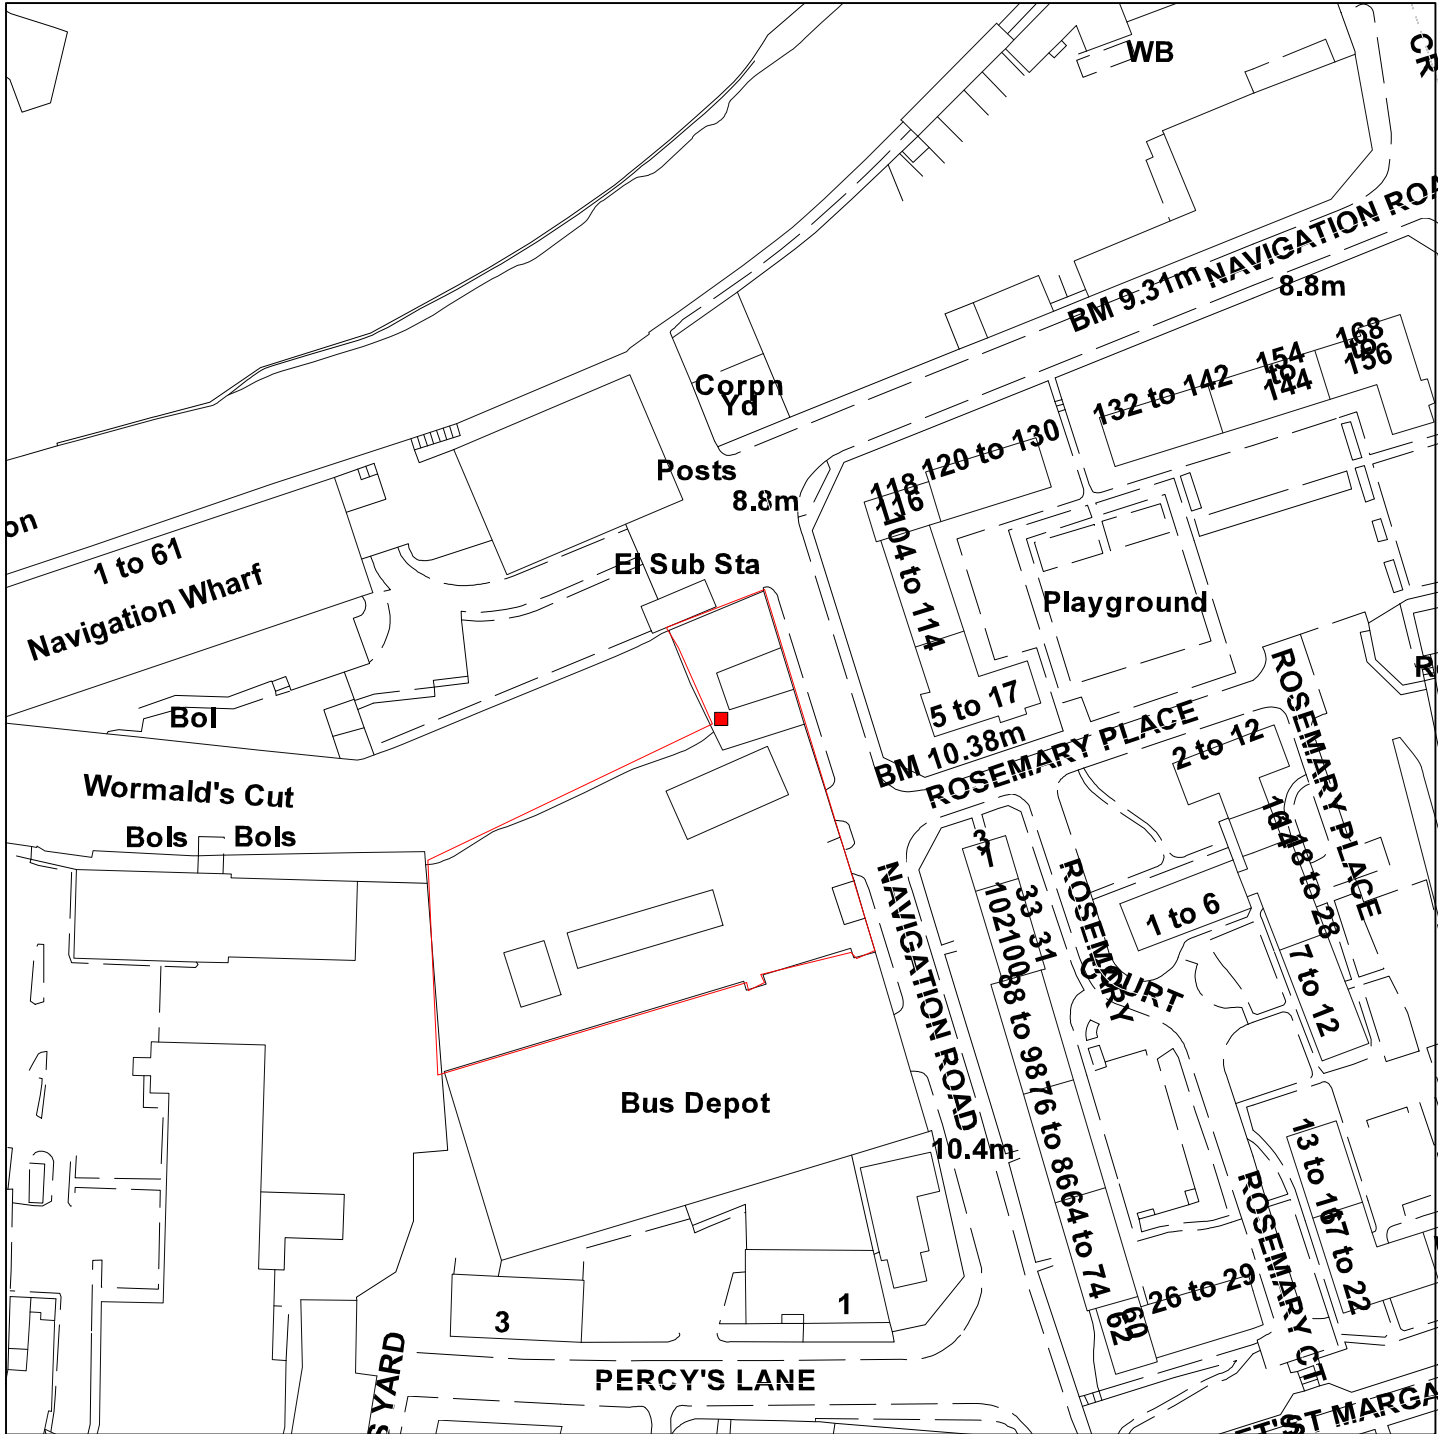

## Grays Newsagent Ltd, Navigation Road

GIS by ESRI (UK)

Scale : 1:1250

Reproduced from the Ordnance Survey map with the permission of the Controller of Her Majesty's Stationery Office © Crown Copyright 2000.

Unauthorised reproduction infringes Crown Copyright and may lead to prosecution or civil proceedings.

Produced using ESRI (UK)'s MapExplorer 2.0 - <http://www.esriuk.com>

<b>Organisation</b>	Not Set
<b>Department</b>	Not Set
<b>Comments</b>	Application Site
<b>Date</b>	22 September 2008
<b>SLA Number</b>	Not Set